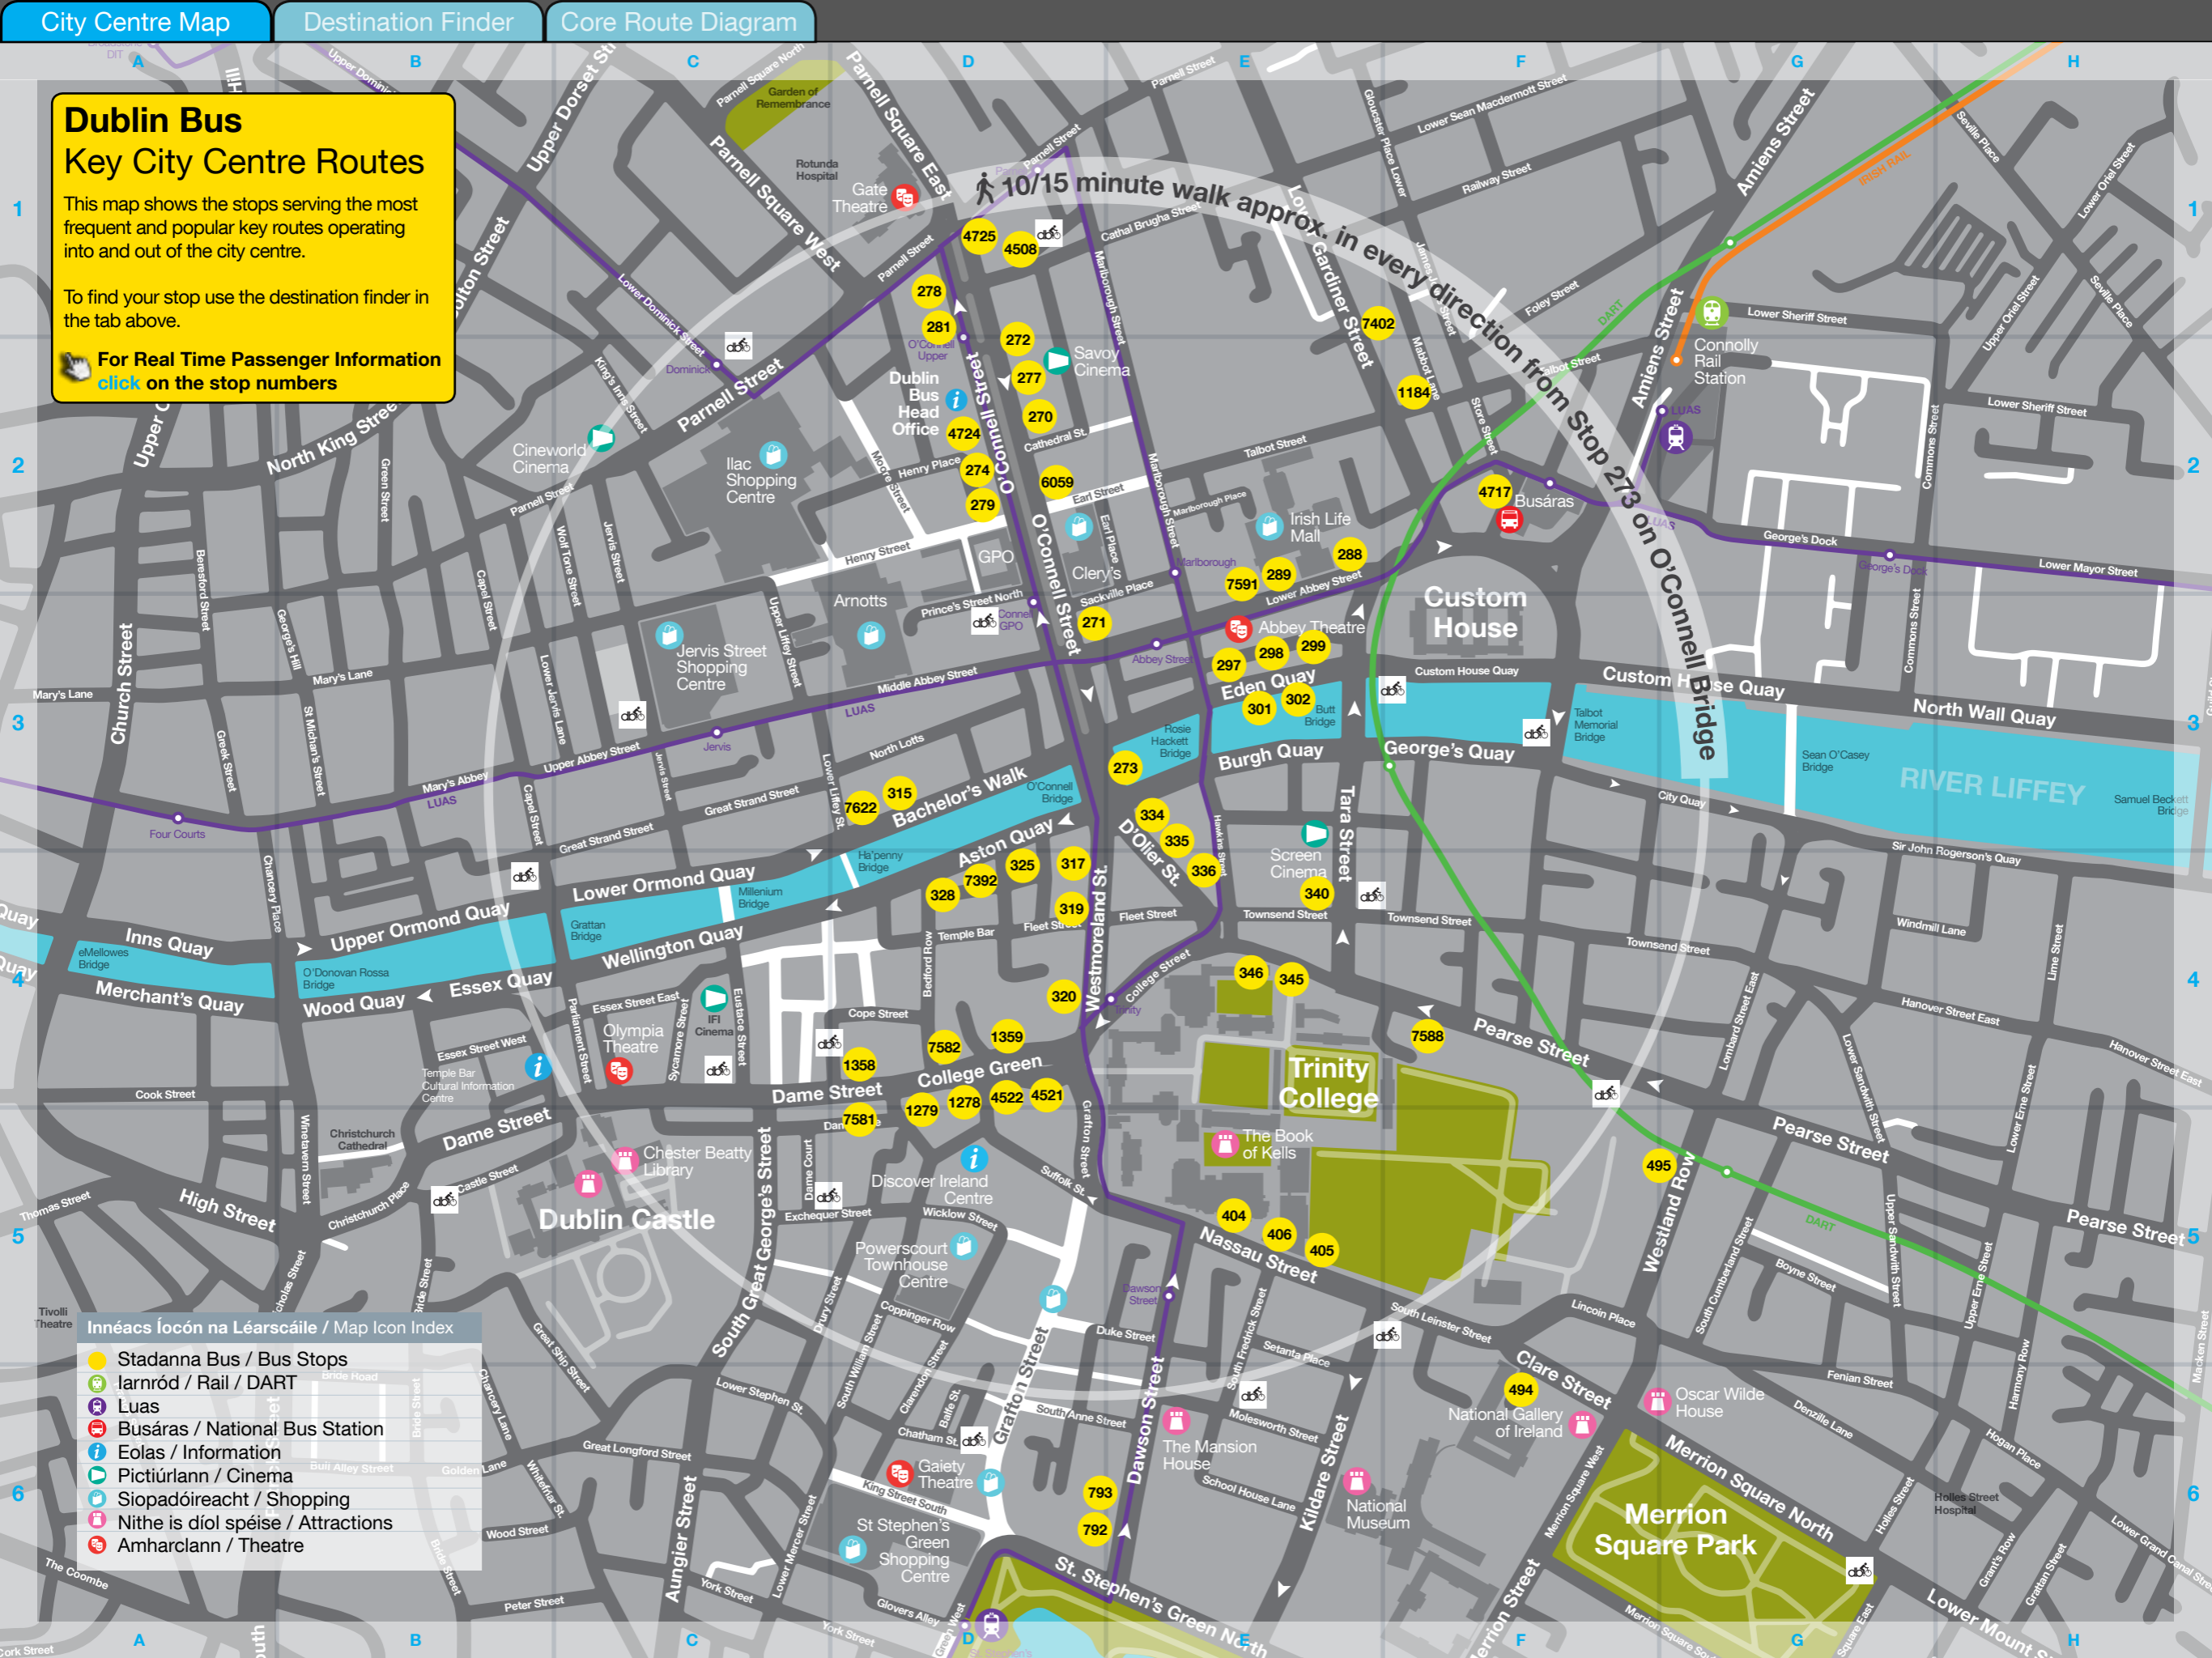

Dublin Bus Key City Centre Routes

This map shows the stops serving the most frequent and popular key routes operating into and out of the city centre.

To find your stop use the destination finder in the tab above.

For Real Time Passenger Information [click on the stop numbers](#)

10/15 minute walk approx. in every direction from Stop 273 on O'Connell Street

Innéacs Íocón na Léarscáile / Map Icon Index

- Stadanna Bus / Bus Stops
- Iarnród / Rail / DART
- Luas
- Busáras / National Bus Station
- Eolas / Information
- Pictiúrlann / Cinema
- Siopadóireacht / Shopping
- Nithe is díol spéise / Attractions
- Amharclann / Theatre

Dublin Bus Key City Centre Routes

Use the index and grid reference to find the right stop on the city centre map.

The stop number shown on the map also appears on the top of the bus stop to help you find your stop more easily.

Route Destination	Bus Route	Stop Number	Grid Ref
Finglas Village	40	1358	D4
	40	319	D4
	40	279	D2
Glasnevin Cemetery	40	1358	D4
	40	319	D4
	40	279	D2
	140	7582	D4
	140	274	D2
Guinness Storehouse	13, 40	270	D2
	13, 123, 40	335	E3
	13, 40	4521	D4
	123	272	D2
	123	1278	D4
Harold's Cross	9	277	D2
	9	336	E4
	9	1278	D4
	16	270	D2
	16	336	E4
	16	1279	D5
Heuston Rail Station	25/a/b/d, 66/a/b, 67	346	E4
	66/a/b, 67	317	D4
	25/a/b/d	7392	D4
	145	792	D6
	145	7588	F4
	145	325	D4
Howth Summit	31/a	289	E2
Howth Village	31/a	289	E2
IKEA	140	7582	D4
	140	319	D4
	140	274	D2
	155	792	D6
	155	320	D4
	155	281	D2
Kimmage	83	315	D3
	9, 83	336	E4
	83	1279	D5
Leeson Street	11	271	D3
	11	404	E5
	46a	6059	D2
	46a, 145, 155	334	E3
	46a, 145, 155	406	E5
Liffey Valley S.C.	40	270	D2
	40	335	E3
	40	4521	D5
Lucan (Esker Church)	25a	346	E4
	25a	7392	D4
Lucan Village	25, 66/a/b, 67	346	E4
	66/a/b, 67	317	D4
	25	7392	D4